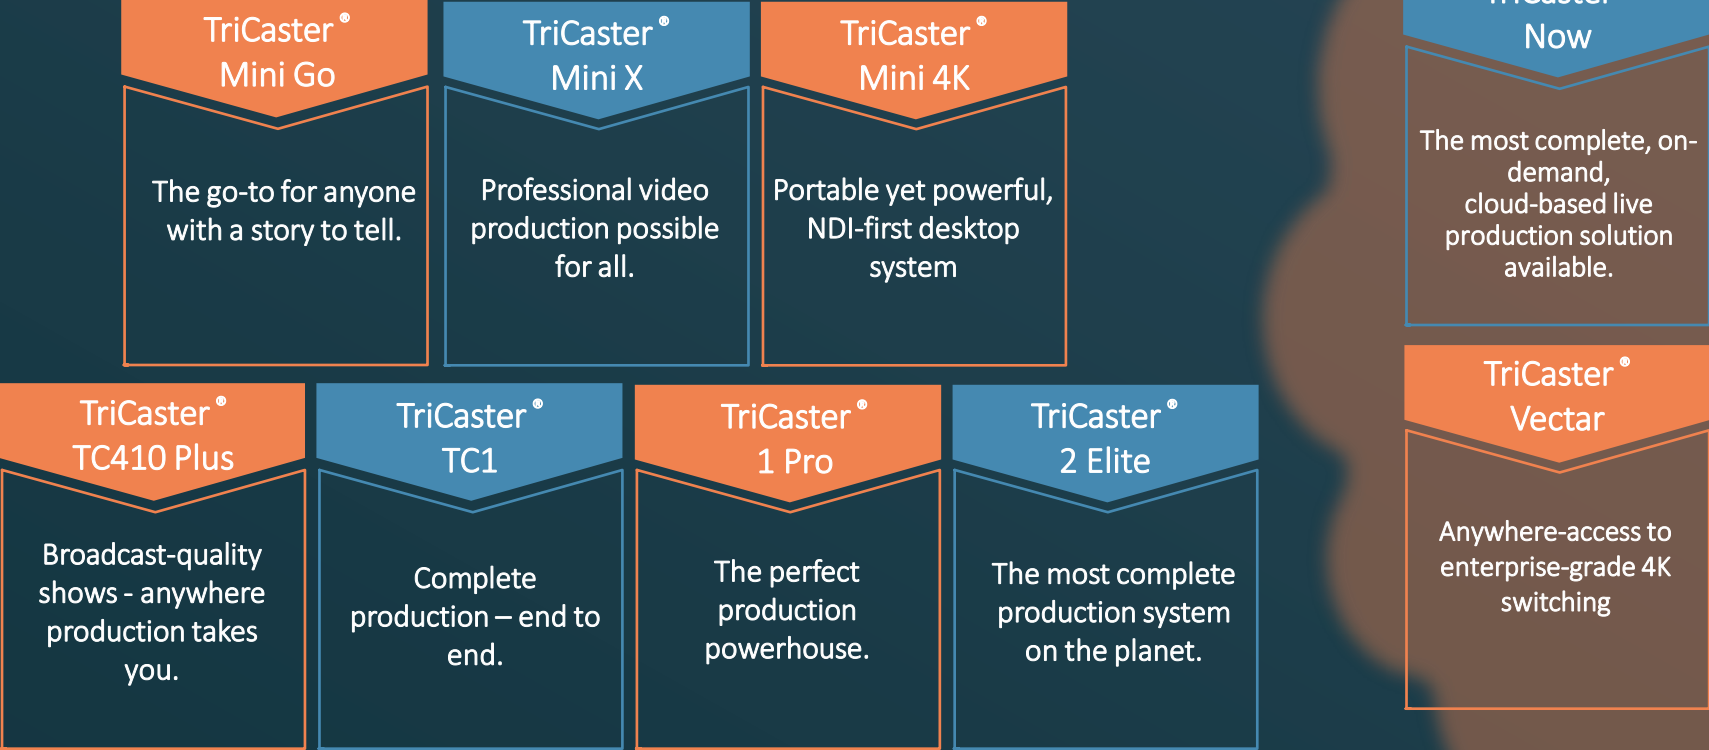

USB & NDI®

HDMI & NDI®

SDI & NDI®

Cloud

The TriCaster® Family continued...

TriCaster® Specifications

	TriCaster® Mini Go	TriCaster® Mini X	TriCaster® Mini 4K	TriCaster® TC1	TriCaster® 1 Pro	TriCaster® 2 Elite	TriCaster® Now	TriCaster® Vector
Input Count	4	8	8	16	16	32	8	44
Input Types	IP/USB	IP/HDMI/USB	IP/HDMI*/USB	IP/SDI	IP/SDI	IP/SDI	IP	IP
Output Mixes	2	4	4	4	4	8	4	8
DSK	2	2	2	4	4	4	2	4
M/E Banks	2	4	4	4	4	8	4	8
Layers per M/E	2	2	2	4	4	4	2	4
Keys per M/E	2	2	2	4	4	4	2	4
Record Count	2	4	4	8	Unlimited	Unlimited	Unlimited	Unlimited
Max Session Resolution	1080p/60	2160p/30	2160p/60	2160p/60	2160p/60	2160p/60	2160p/60	2160p/60
M/E Video Re-Entry	×	✓	✓	✓	✓	✓	✓	✓
Macros	System Only	Full Macro Support	Full Macro Support	Full Macro Support	Full Macro Support	Full Macro Support	Full Macro Support	Full Macro Support
Live Link	✓	✓	✓	✓	✓	✓	✓	✓
LivePanel	✓	✓	✓	✓**	✓	✓	✓	✓
TriCaster Camera App	✓	✓	✓	✓	✓	✓	✓	✓
Live Story Creator	×	✓	✓	✓**	✓	✓	✓	✓
NDI KVM	✓	✓	✓	✓	✓	✓	✓	✓
Supplemental Audio	✓	✓	✓	✓**	✓	✓	✓	✓
Vertical 9 x 16 Sessions	×	✓	✓	✓**	✓	✓	✓	✓
PSD Import Support	✓	✓	✓	✓	✓	✓	✓	✓
Virtual Set Editor	×	✓	✓	✓	✓	✓	✓	✓

TriCaster® Control Panel Compatibility

TriCaster® Model	Flex	Flex Dual	Mini CS	TC1SP	4-Stripe	2-Stripe
Mini Go	✓	✗	✓	✗	✗	✗
Mini X	✓	✗	✓	✓	✗	✗
Mini 4K	✓	✗	✓	✓	✗	✗
TC410 Plus	✓	✗	✓	✓	✗	✗
TC1 / 1 Pro	✓	✓	✓	✓	✓	✓
2 Elite	✓	✓	✗	✗	✓	✓
Now Basic	✓	✗	✓	✓	✗	✗
Vectar	✓	✓	✗	✗	✓	✓